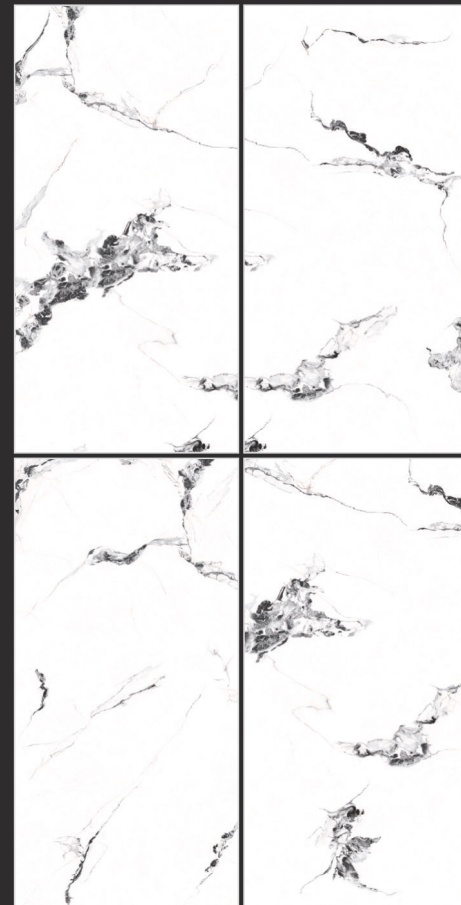

4
RANDOM FACES

VENATO ORO

CRYSTAL BLACK

SURFACE :
GLOSSY ENDLESS

4
RANDOM FACES

600X
1200MM

FITRONA

SURFACE :
GLOSSY ENDLESS