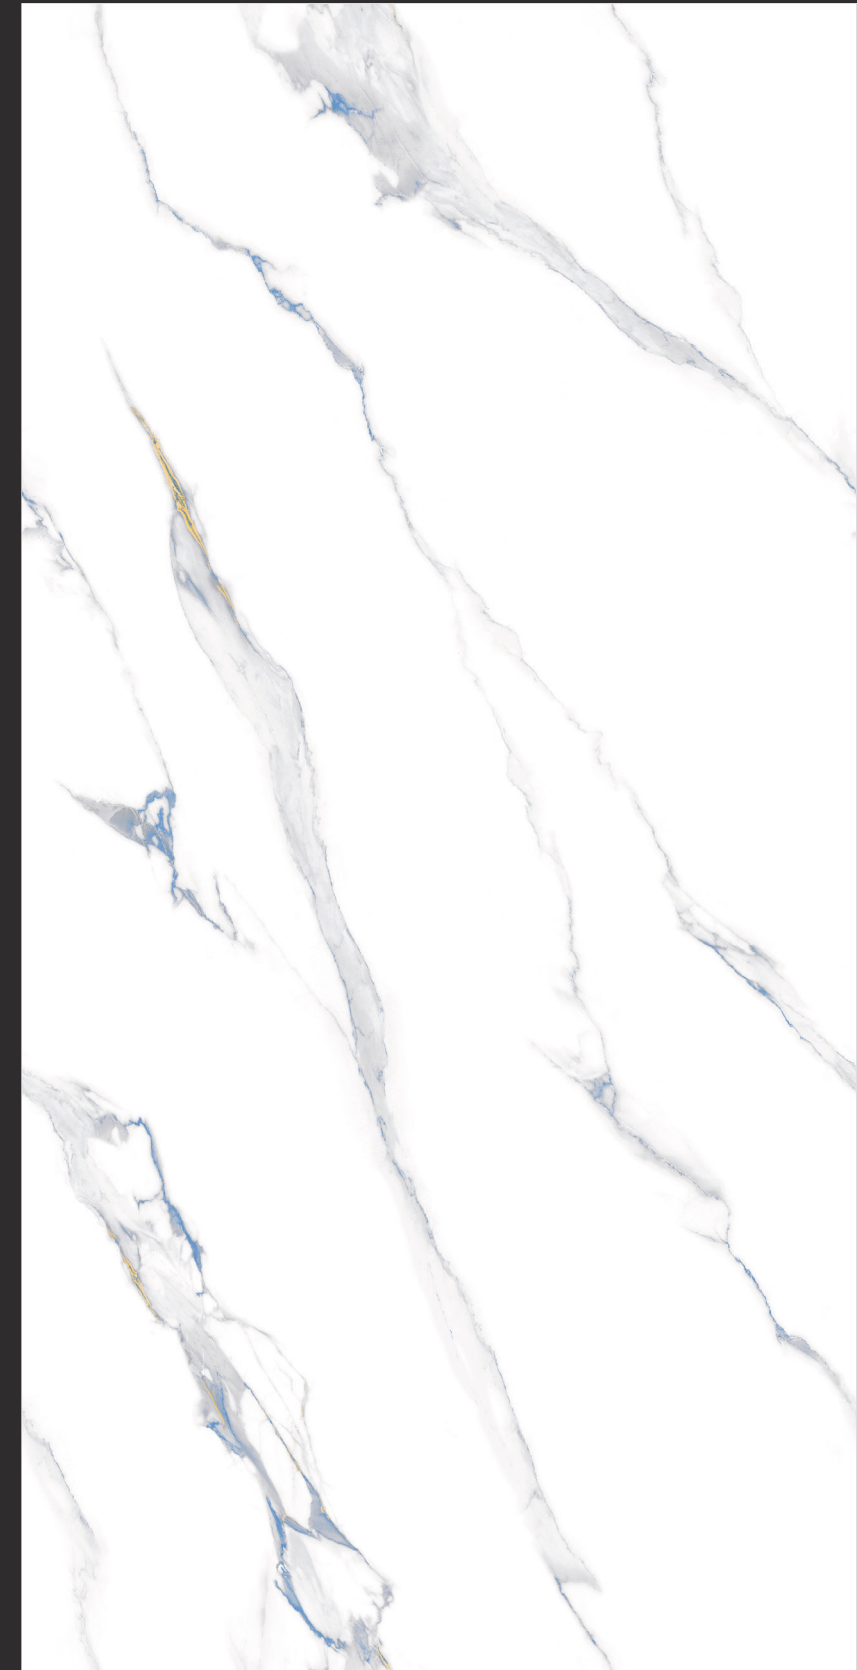

SURFACE :
GLOSSY ENDLESS

4
RANDOM FACES

Glimpse of...

LAPARET NASHIRA

600X
1200MM

SURFACE : **GLOSSY ENDLESS**

4 RANDOM FACES

BACK TO INDEX