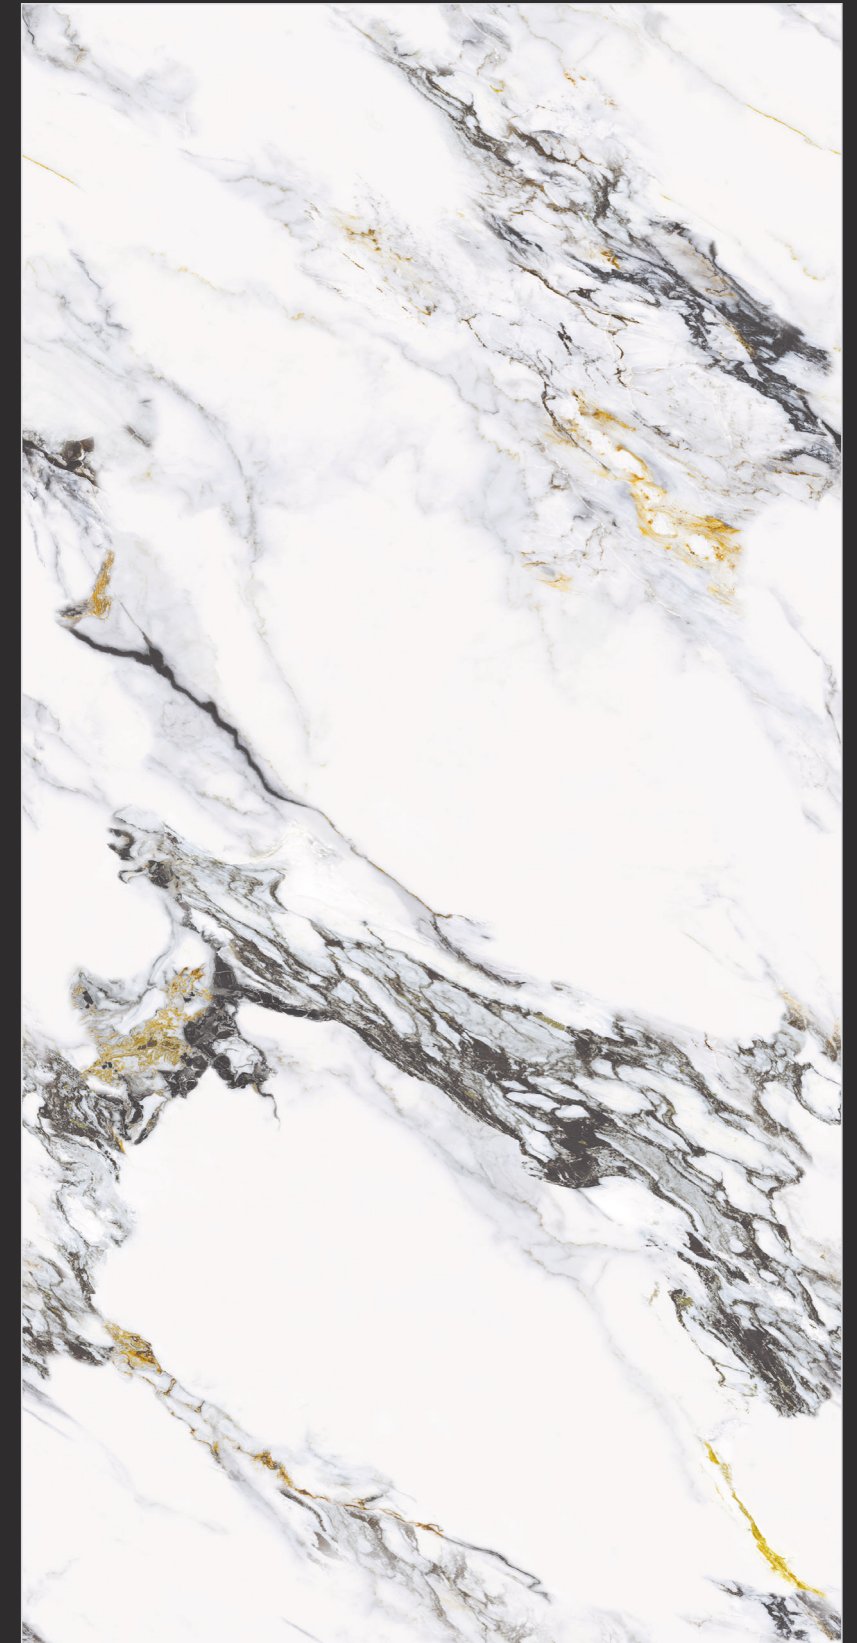

BACK TO INDEX

BRONZO MIX

SURFACE :
GLOSSY ENDLESS

4
RANDOM FACES

600X
1200MM

CALACATT MACCHIA

SURFACE :
GLOSSY ENDLESS

4
RANDOM FACES