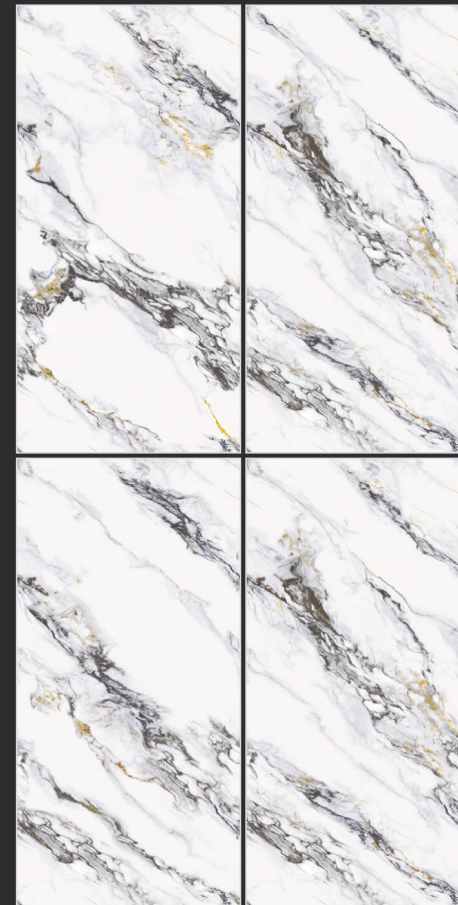

BACK TO INDEX

BRONZO MIX

SURFACE :
GLOSSY ENDLESS

4
RANDOM FACES

600X
1200MM

CALACATT MACCHIA

SURFACE :
GLOSSY ENDLESS

4
RANDOM FACES