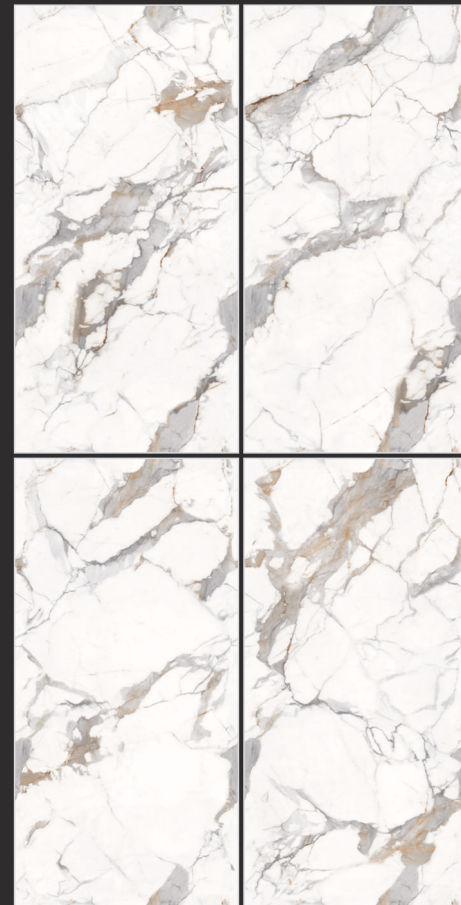

4 RANDOM FACES

BACK TO INDEX

NATURAL STATUARIO

SURFACE :
GLOSSY ENDLESS

4
RANDOM FACES

600X
1200MM

NEX RED

SURFACE :
GLOSSY ENDLESS