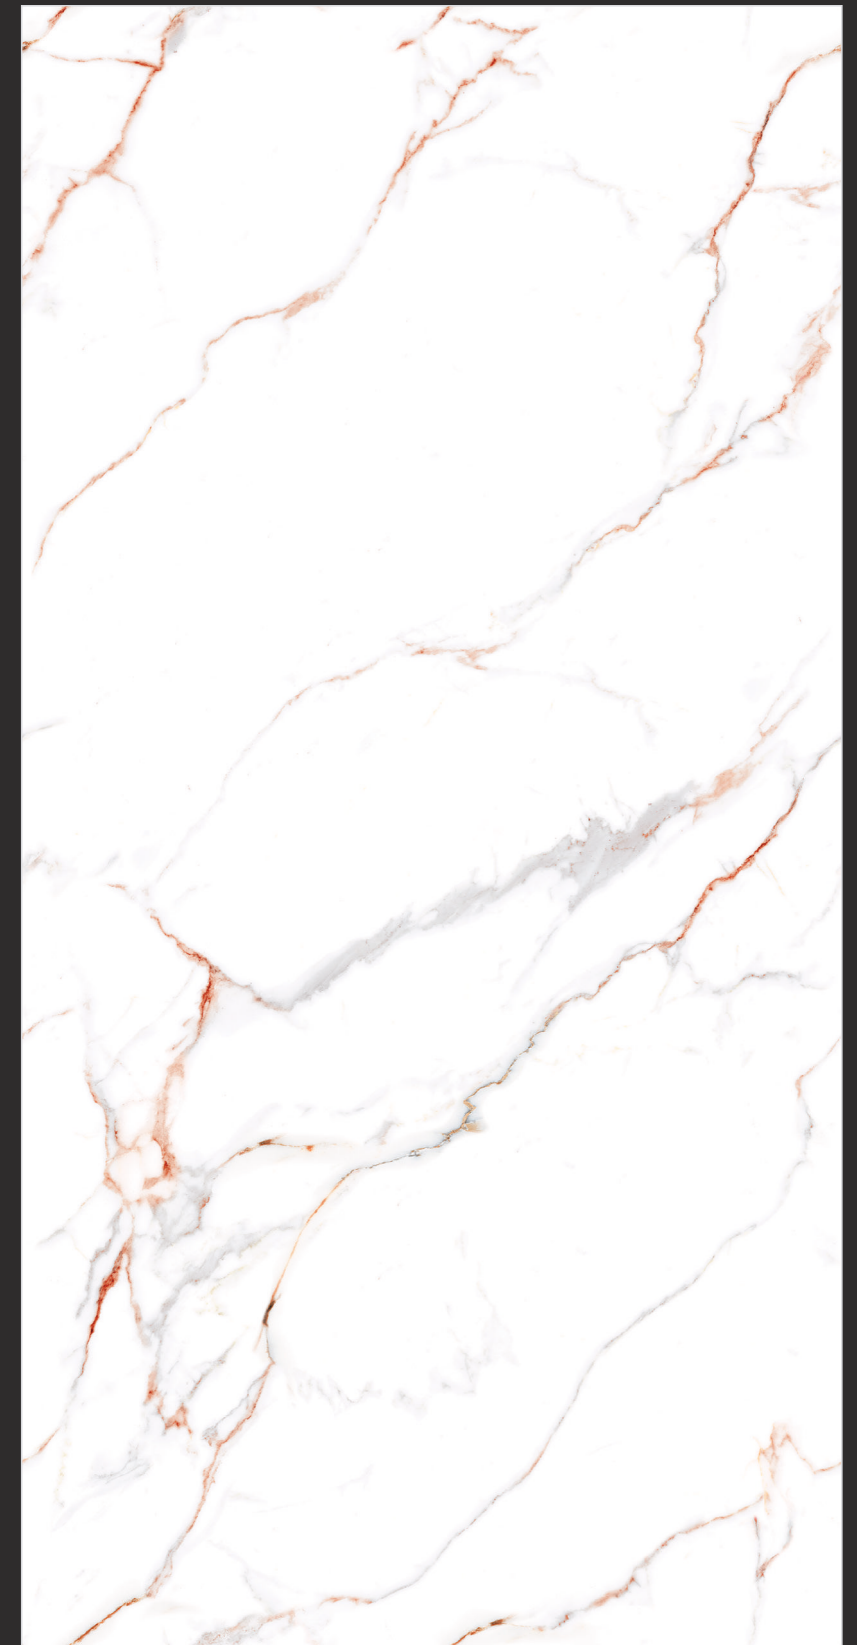

NEX RED

SURFACE :
GLOSSY ENDLESS

4
RANDOM FACES