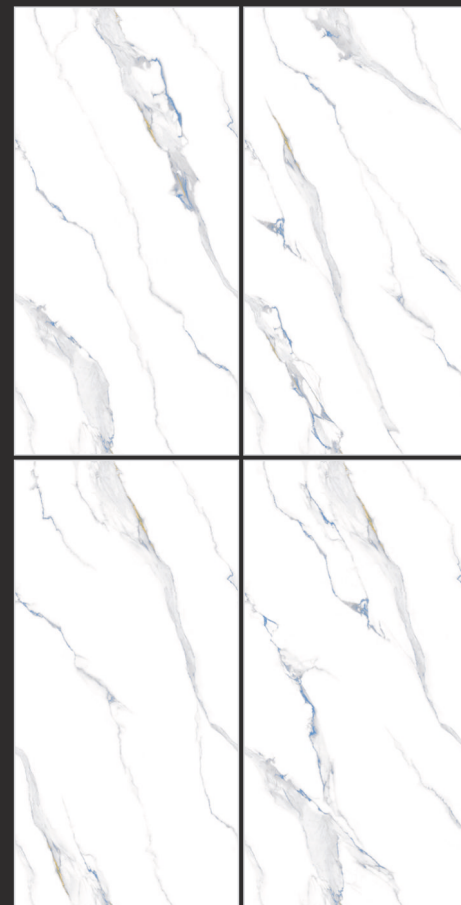

LAPARET NASHIRA

SURFACE :
GLOSSY ENDLESS

4
RANDOM FACES

600X
1200MM

MARVEL STATUARIO

SURFACE :
GLOSSY ENDLESS

4
RANDOM FACES