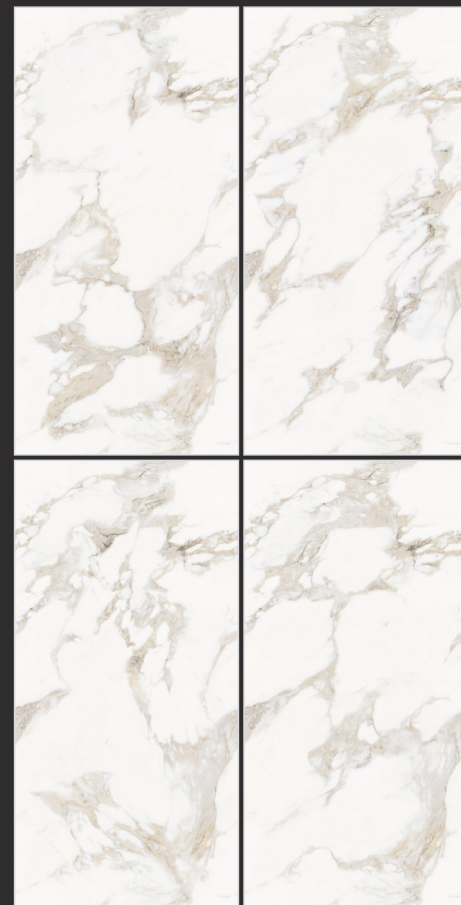

600X
1200MM

MILLANO

SURFACE :
GLOSSY ENDLESS

3
RANDOM FACES

MAXERO

MURAL GOLD

SURFACE :
GLOSSY ENDLESS

4
RANDOM FACES