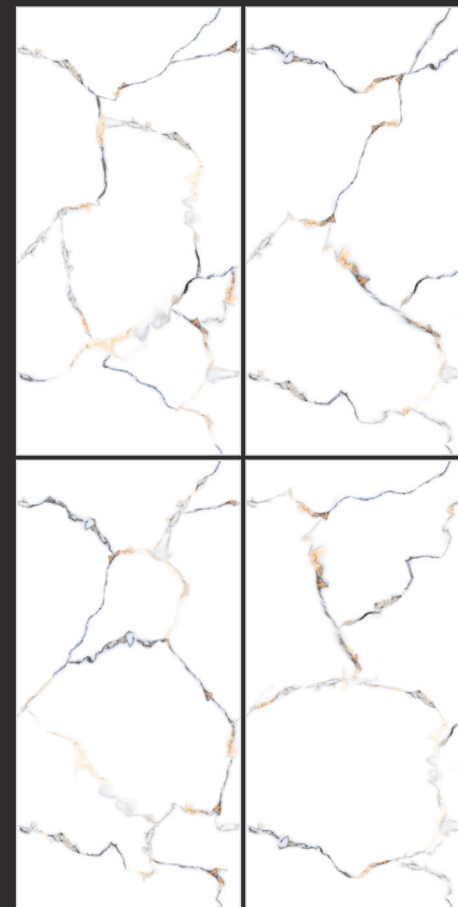

SURFACE :
GLOSSY ENDLESS

4
RANDOM FACES

600X
1200MM

BOW MULTI

SURFACE :
GLOSSY ENDLESS

4
RANDOM FACES

Glimpse of...

**BELDIA
GOLD**