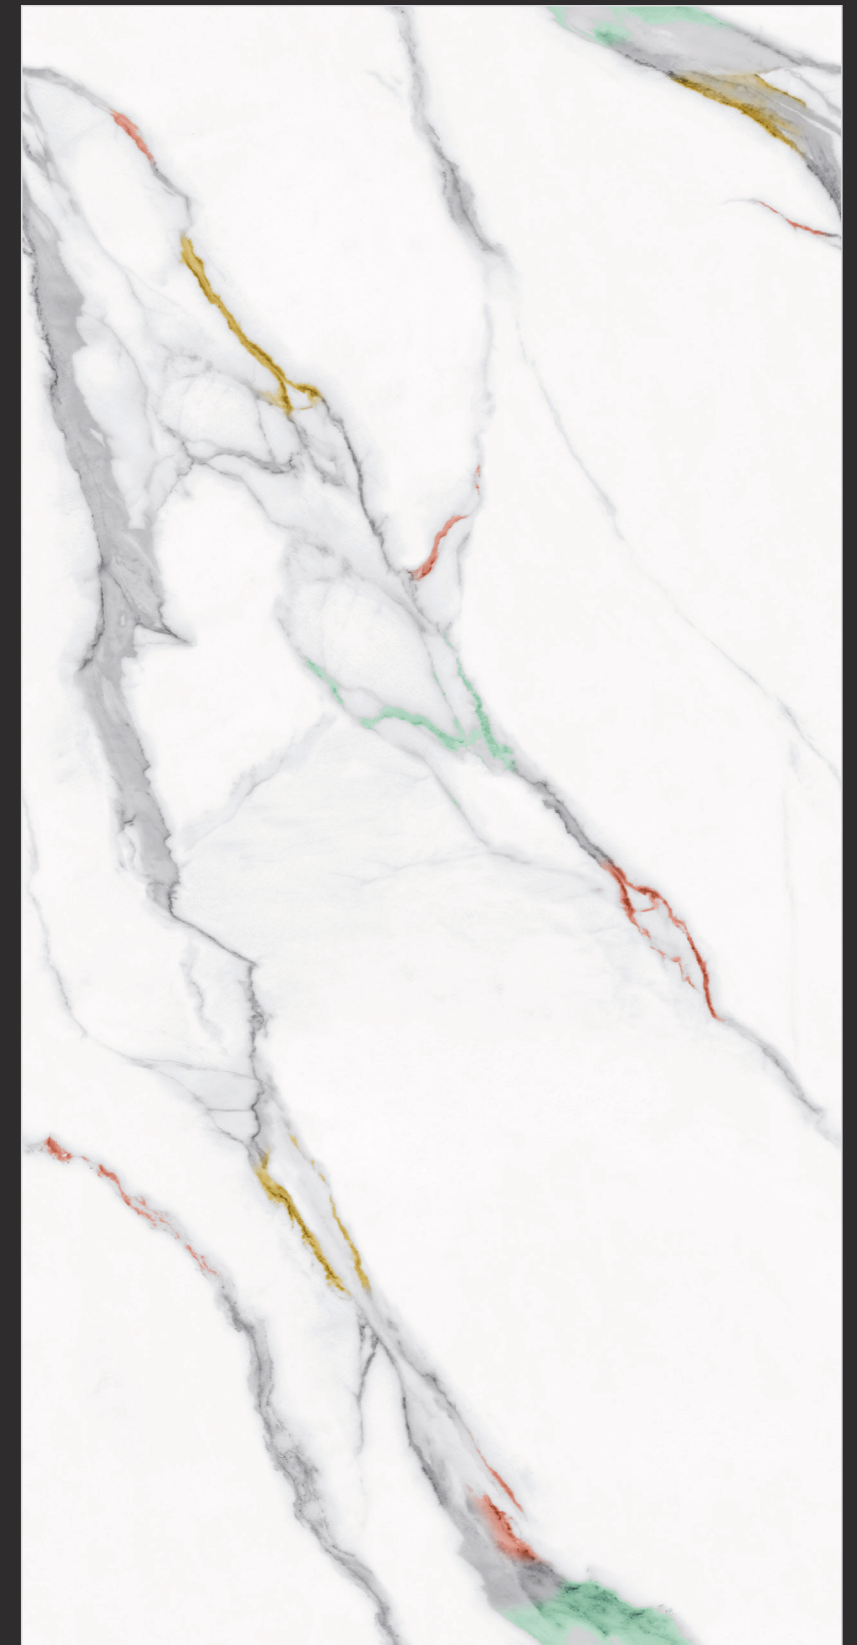

VENELIYA

SURFACE :
GLOSSY ENDLESS

3
RANDOM FACES