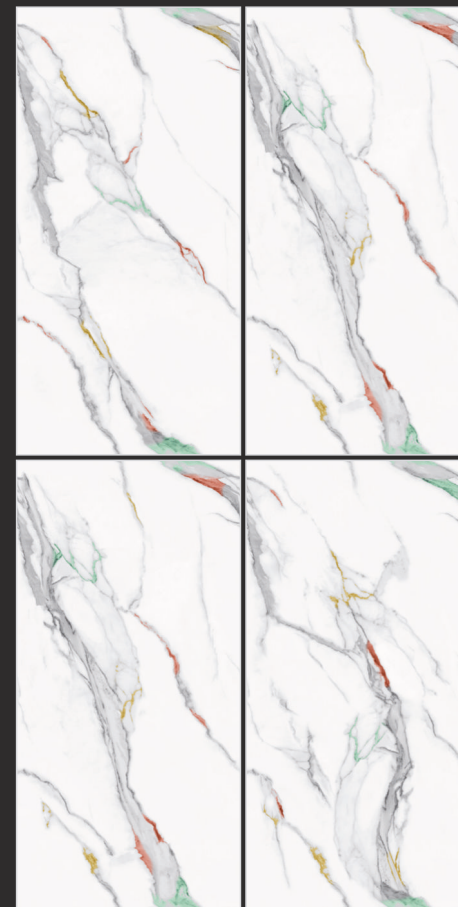

VENELIYA

SURFACE :
GLOSSY ENDLESS

3
RANDOM FACES