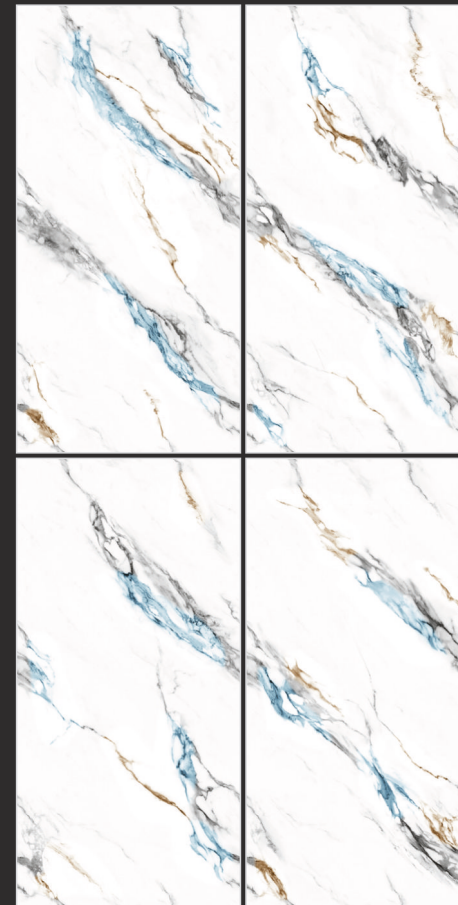

SURFACE :
GLOSSY ENDLESS

3
RANDOM FACES

600X
1200MM

ZAFERRO SILK

SURFACE :
GLOSSY ENDLESS

4
RANDOM FACES

Glimpse of...

MORGAN

600X
1200MM

SURFACE : **GLOSSY ENDLESS**

4 RANDOM FACES

BACK TO INDEX

MORGAN

SURFACE :
GLOSSY ENDLESS

3
RANDOM FACES

600X
1200MM

JILTOP

SURFACE :
GLOSSY ENDLESS

4
RANDOM FACES

MORGAN

LISTER

SURFACE :
GLOSSY ENDLESS

3
RANDOM FACES

600X
1200MM