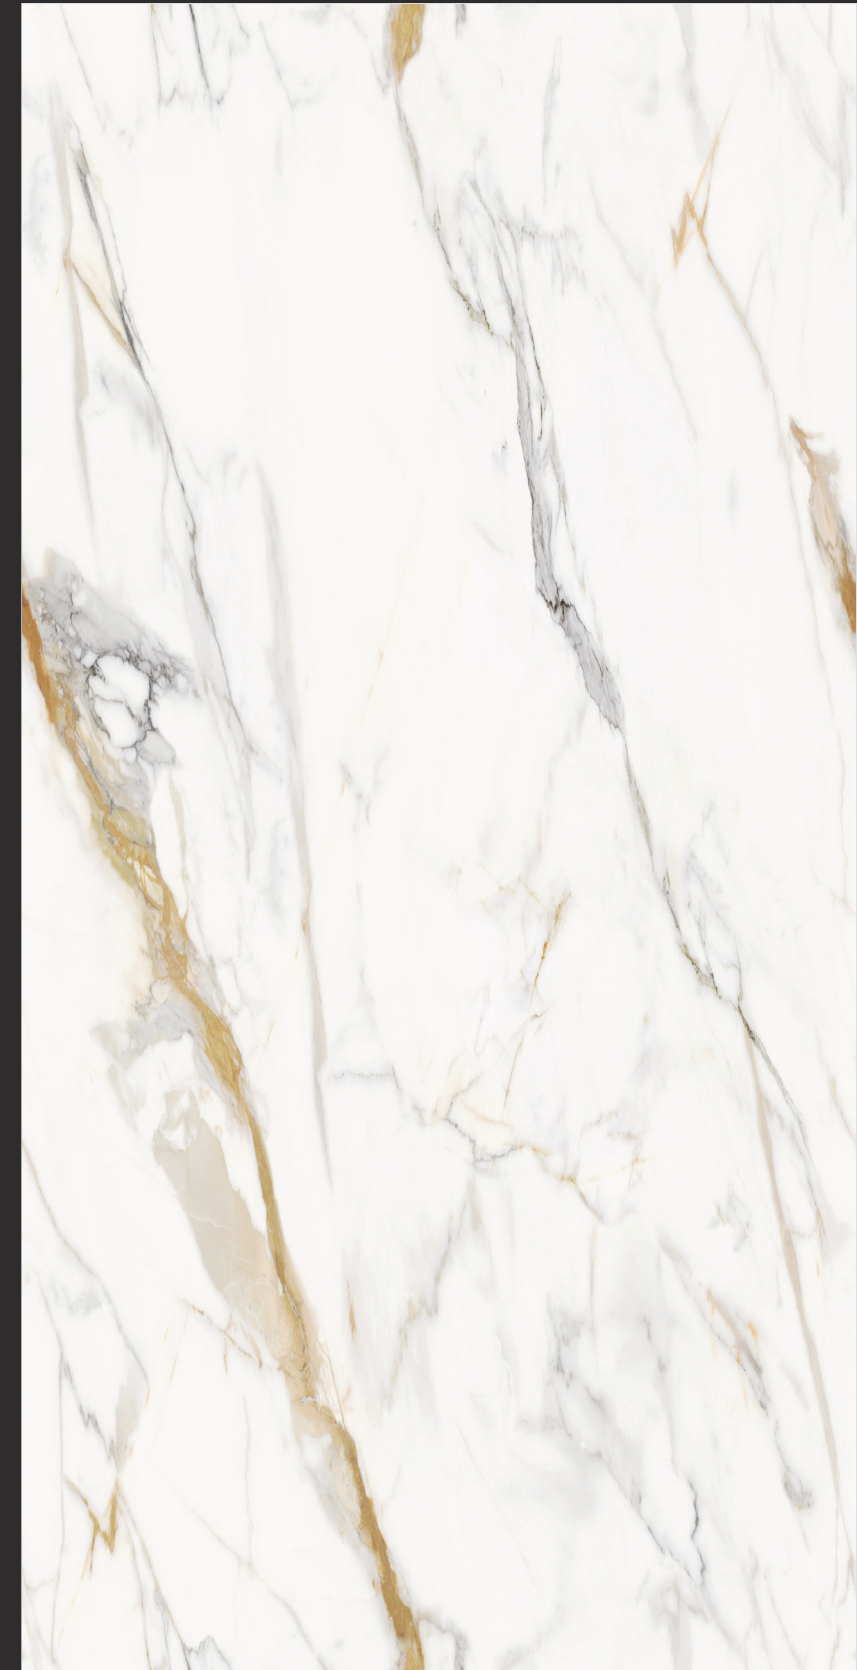

600X
1200MM

SURFACE : **GLOSSY ENDLESS**

4 RANDOM FACES

BACK TO INDEX