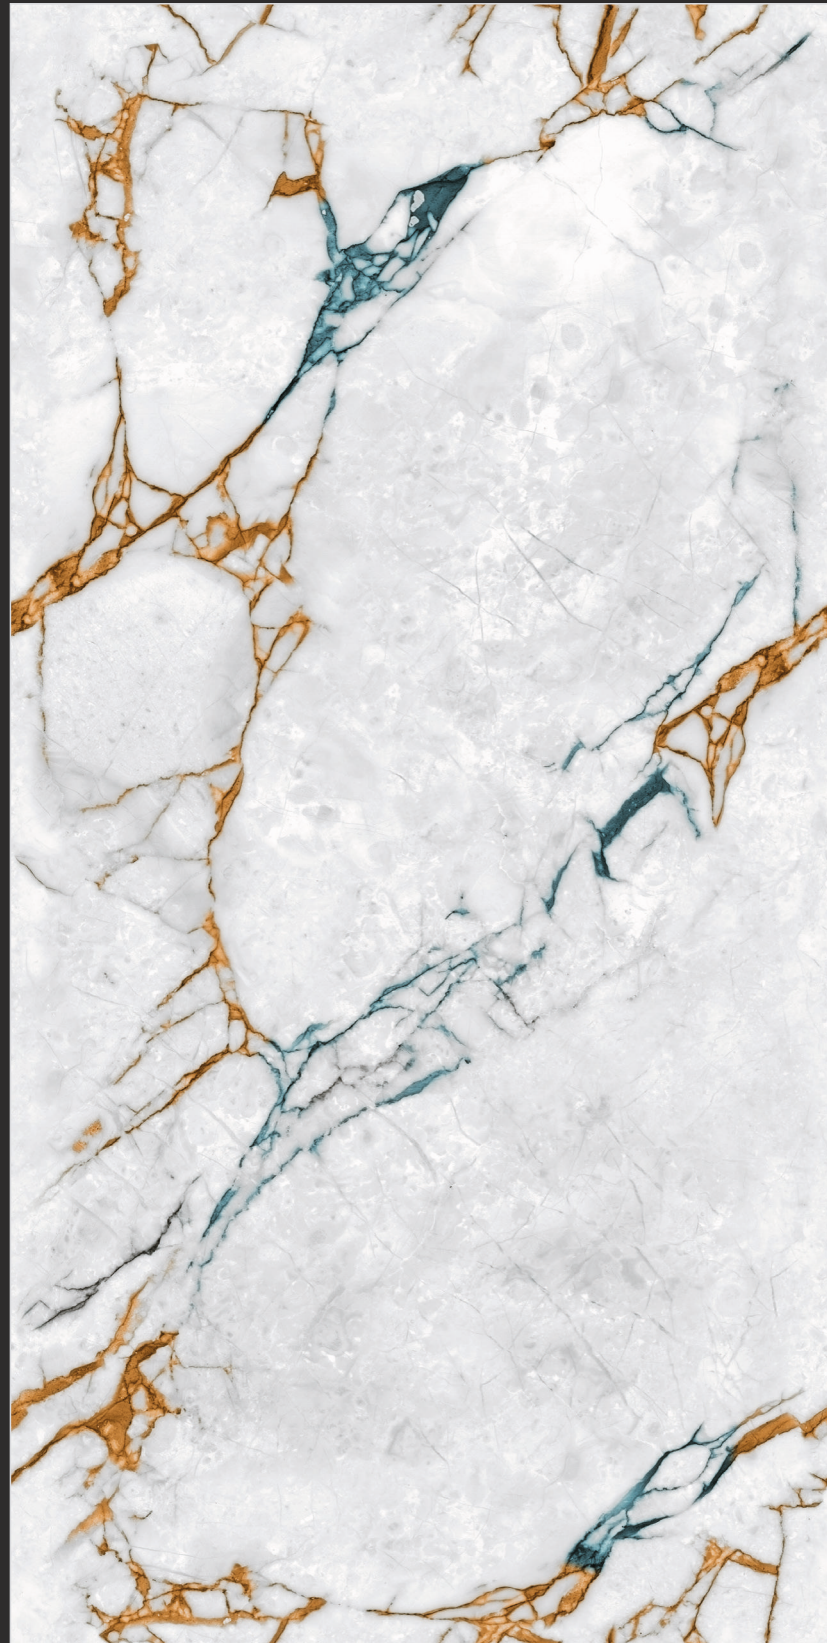

MORGAN

SURFACE :
GLOSSY ENDLESS

3
RANDOM FACES