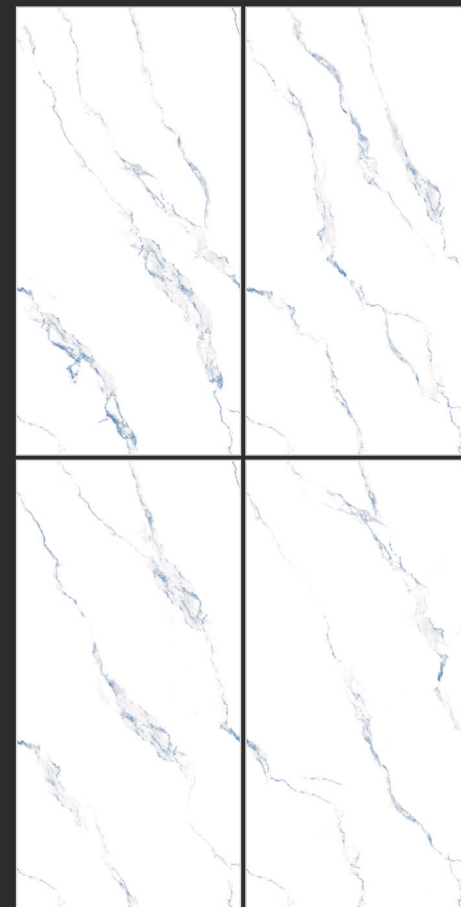

BELDIA BLUE

SURFACE :
GLOSSY ENDLESS

4
RANDOM FACES