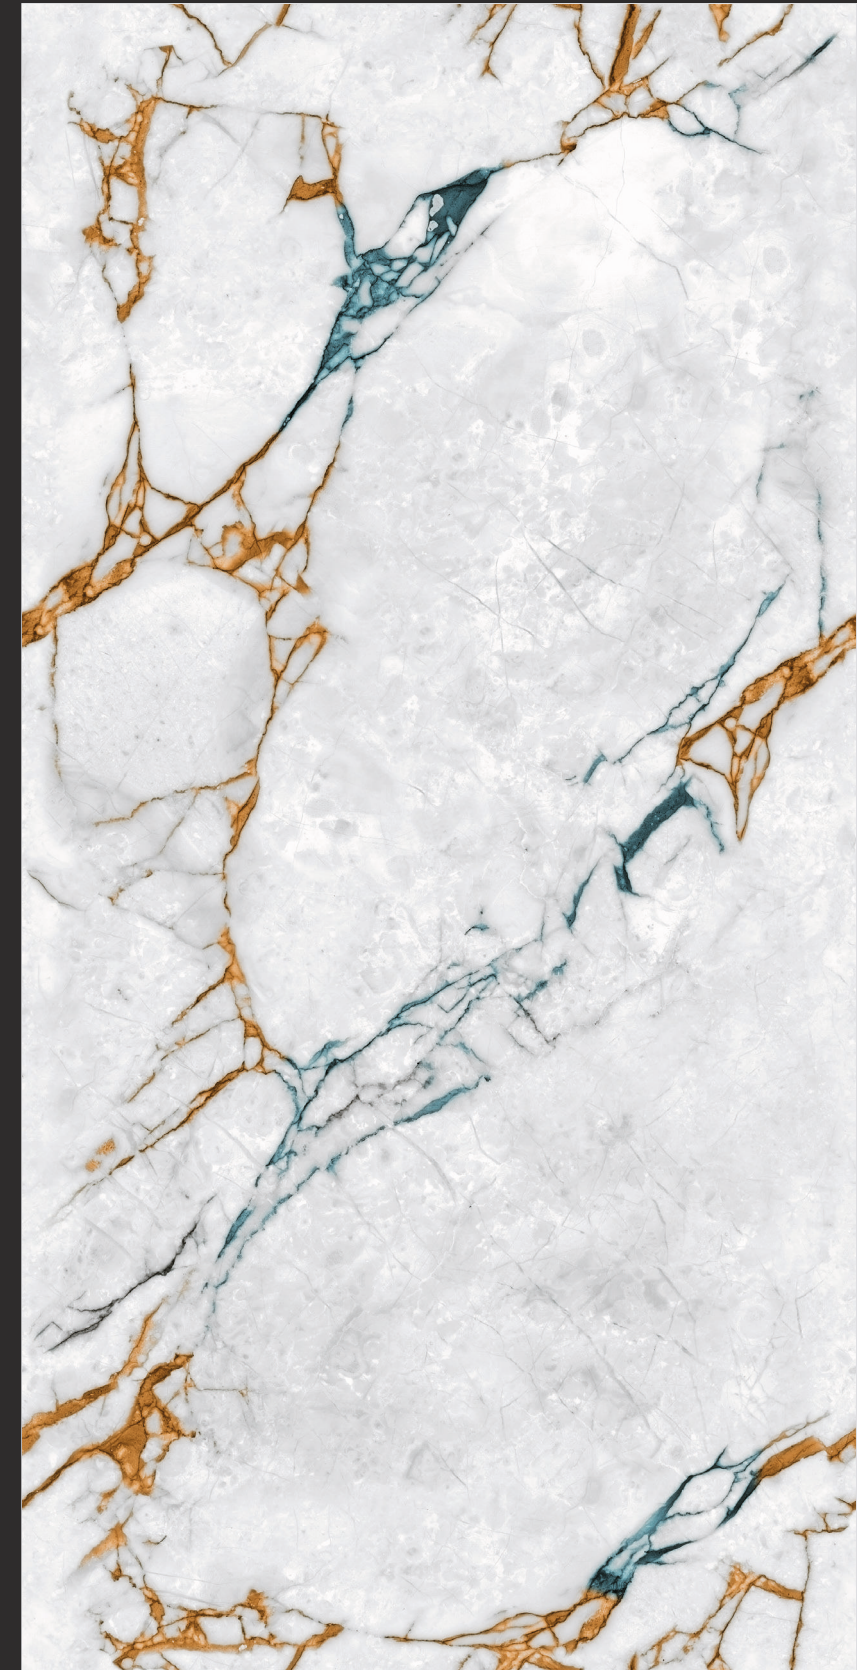

SURFACE :
GLOSSY ENDLESS

3
RANDOM FACES

600X
1200MM

ZAFERRO SILK

SURFACE :
GLOSSY ENDLESS

4
RANDOM FACES

Glimpse of...

MORGAN