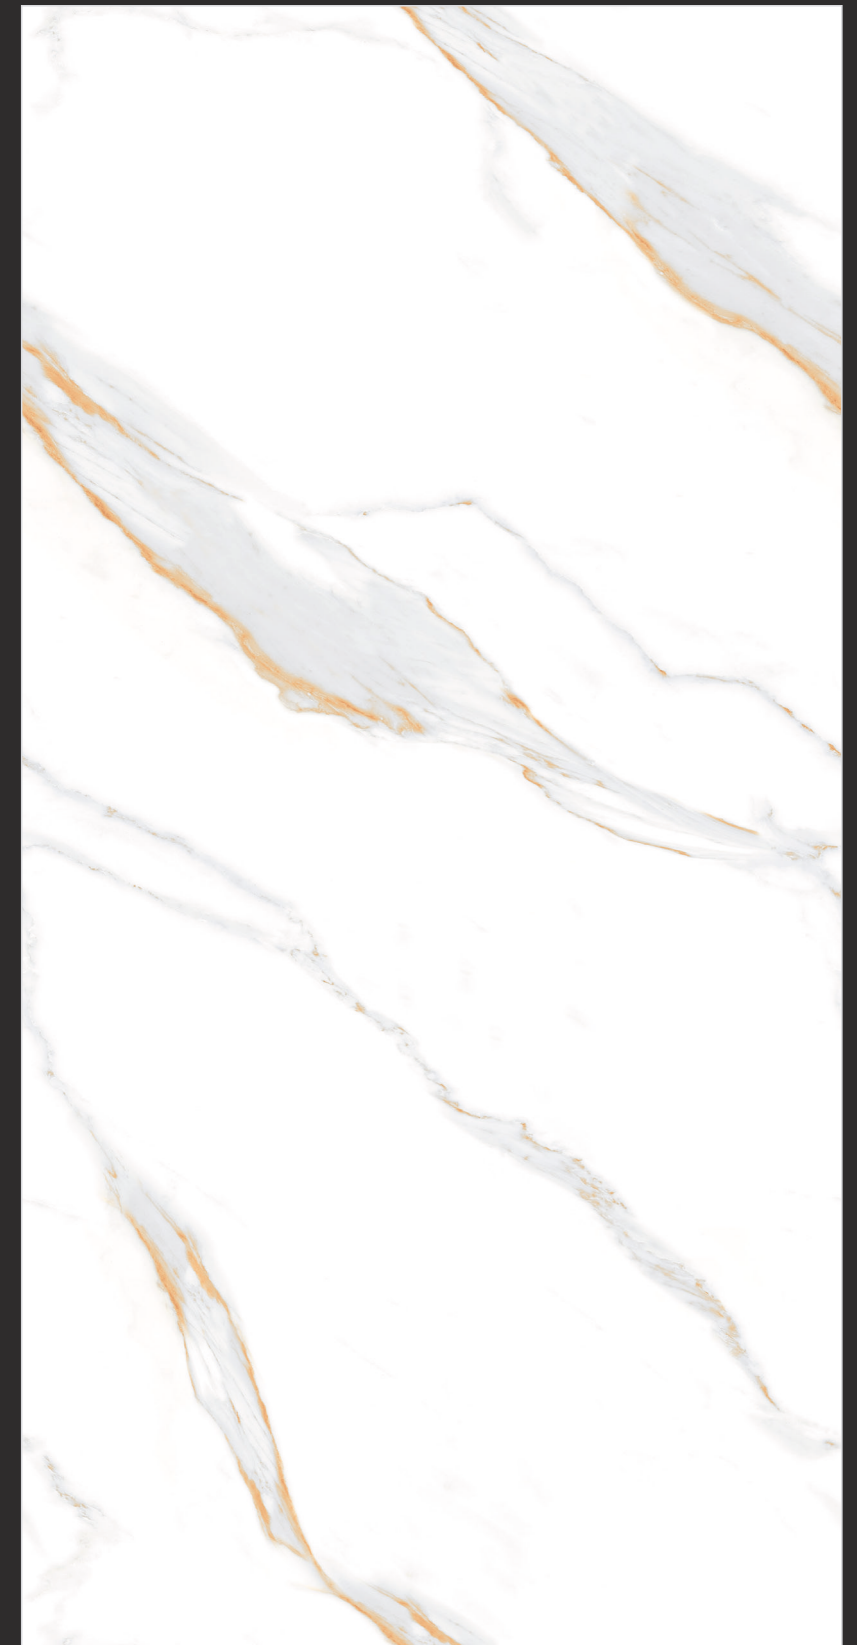

SURFACE :
GLOSSY ENDLESS

4
RANDOM FACES

600X
1200MM

BISTROT CALACATTA

SURFACE :
GLOSSY ENDLESS

4
RANDOM FACES

ARISTO RED

ARTEMIS