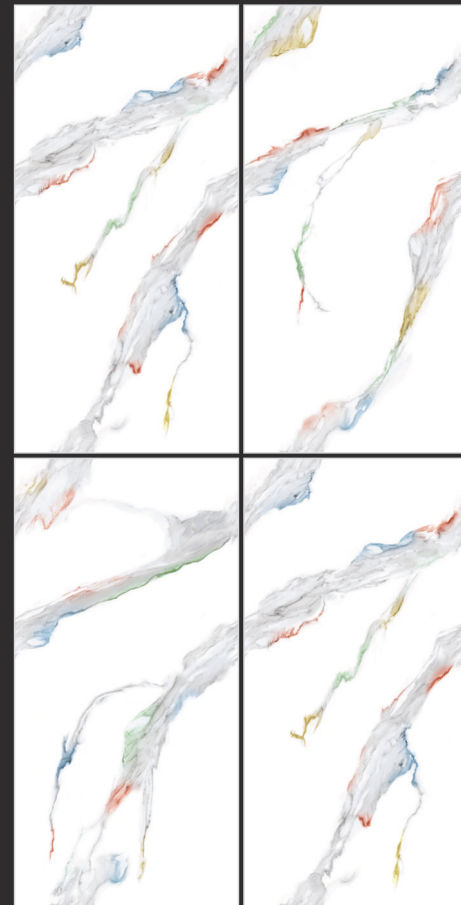

JILTOP

SURFACE :
GLOSSY ENDLESS

4
RANDOM FACES

MORGAN

LISTER

SURFACE :
GLOSSY ENDLESS

3
RANDOM FACES

600X
1200MM

VENELIYA

SURFACE :
GLOSSY ENDLESS

3
RANDOM FACES

MENKOS

SURFACE :
GLOSSY ENDLESS

3
RANDOM FACES

600X
1200MM

TECHNICAL SPECIFICATION