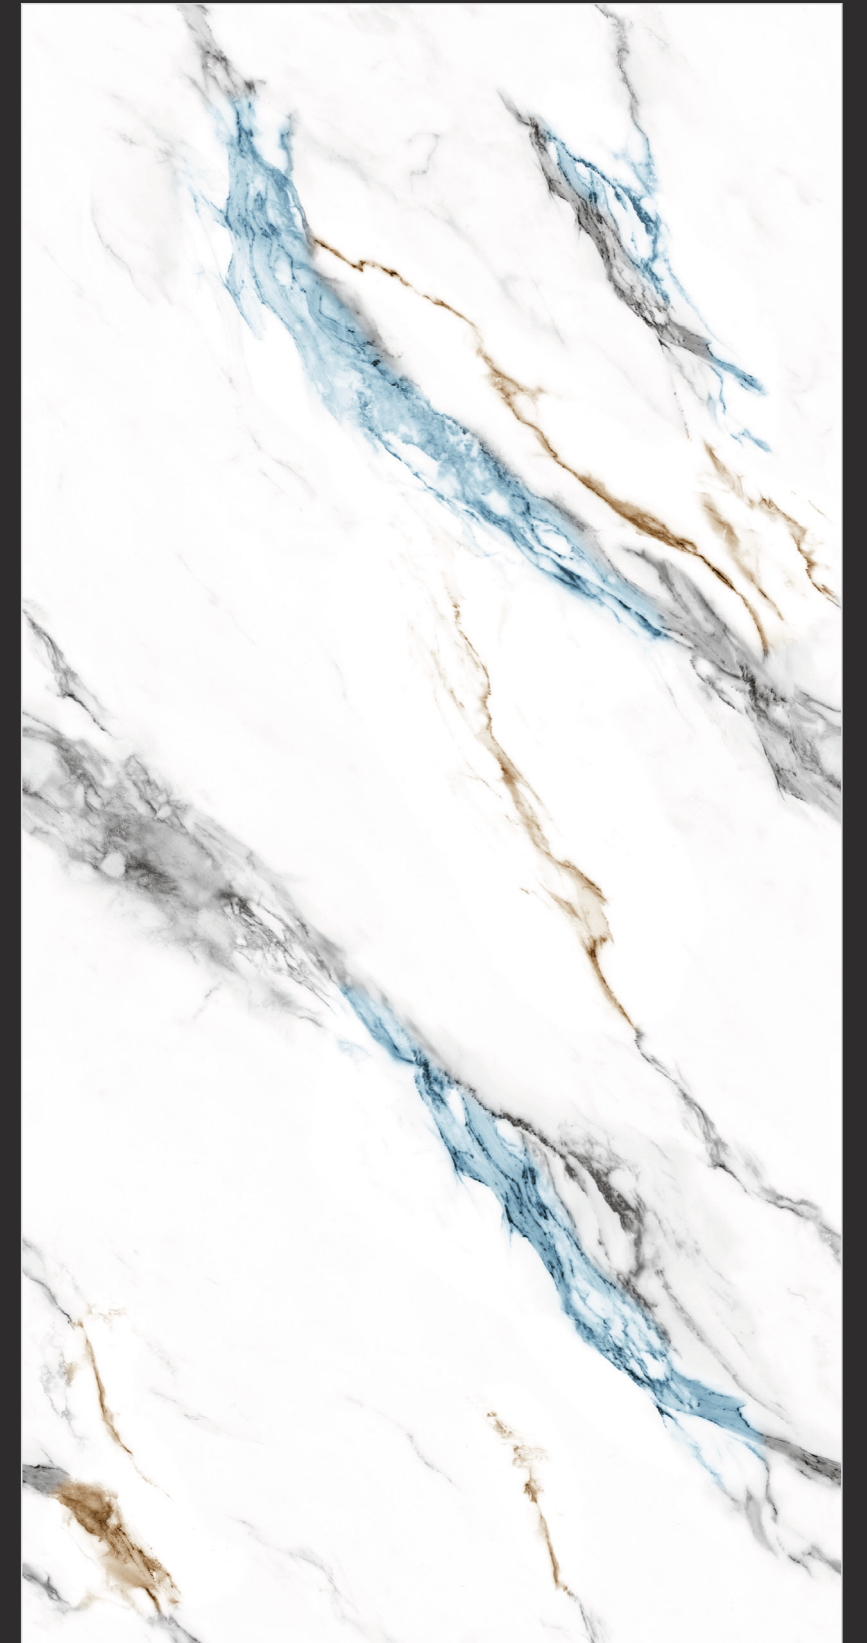

SURFACE :
GLOSSY ENDLESS

3
RANDOM FACES

600X
1200MM

ZAFERRO SILK

SURFACE :
GLOSSY ENDLESS

4
RANDOM FACES

Glimpse of...

MORGAN

600X
1200MM

SURFACE : **GLOSSY ENDLESS**

4 RANDOM FACES

BACK TO INDEX

MORGAN

SURFACE :
GLOSSY ENDLESS

3
RANDOM FACES

600X
1200MM

JILTOP

SURFACE :
GLOSSY ENDLESS

4
RANDOM FACES

MORGAN

LISTER

SURFACE :
GLOSSY ENDLESS

3
RANDOM FACES

600X
1200MM