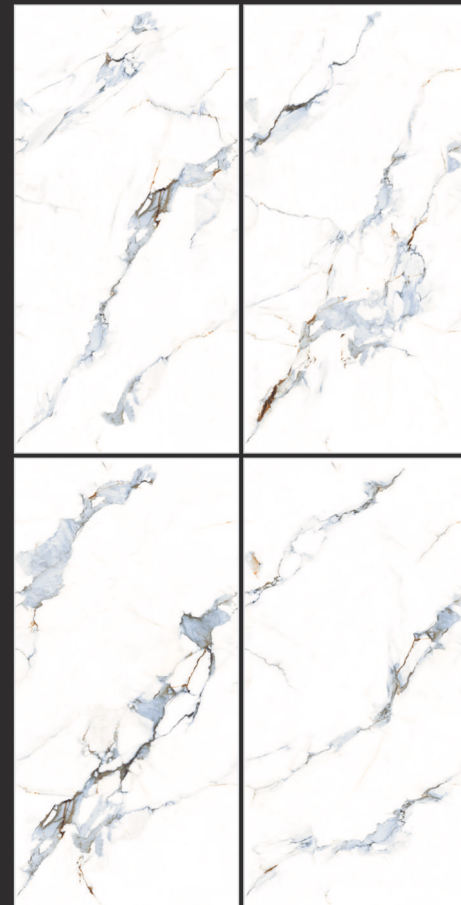

BRONZO MIX

SURFACE :
GLOSSY ENDLESS

4
RANDOM FACES

600X
1200MM

CALACATT MACCHIA

SURFACE :
GLOSSY ENDLESS

4
RANDOM FACES