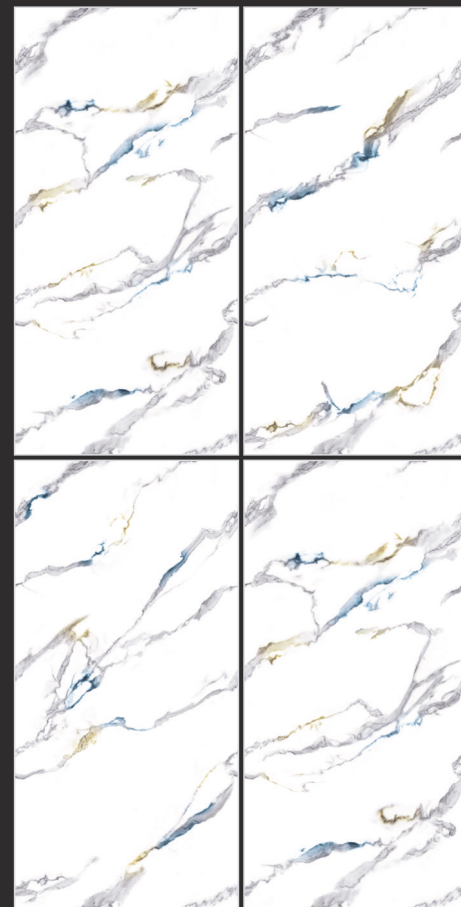

600X
1200MM

SURFACE : **GLOSSY ENDLESS**

4 RANDOM FACES

BACK TO INDEX

MORGAN

SURFACE :
GLOSSY ENDLESS

3
RANDOM FACES

600X
1200MM

JILTOP

SURFACE :
GLOSSY ENDLESS

4
RANDOM FACES

MORGAN

LISTER

SURFACE :
GLOSSY ENDLESS

3
RANDOM FACES

600X
1200MM

VENELIYA

SURFACE :
GLOSSY ENDLESS

3
RANDOM FACES

MENKOS

SURFACE :
GLOSSY ENDLESS

3
RANDOM FACES

600X
1200MM

TECHNICAL SPECIFICATION