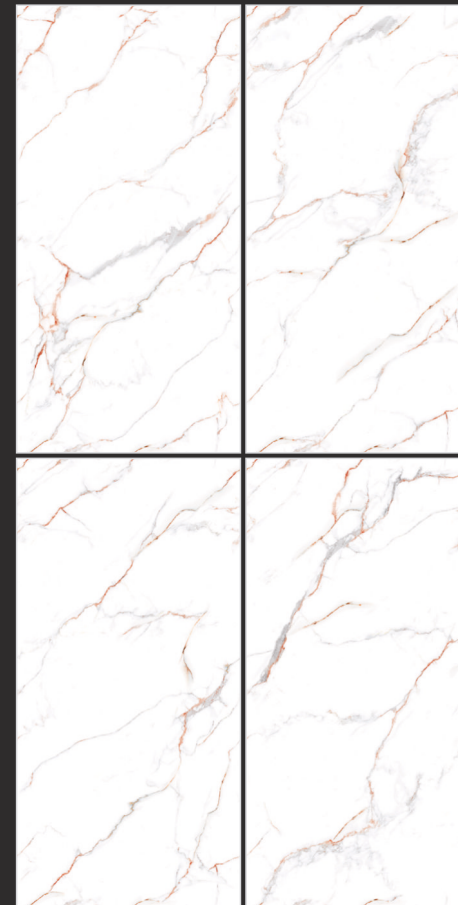

NEX RED

SURFACE :
GLOSSY ENDLESS

4
RANDOM FACES