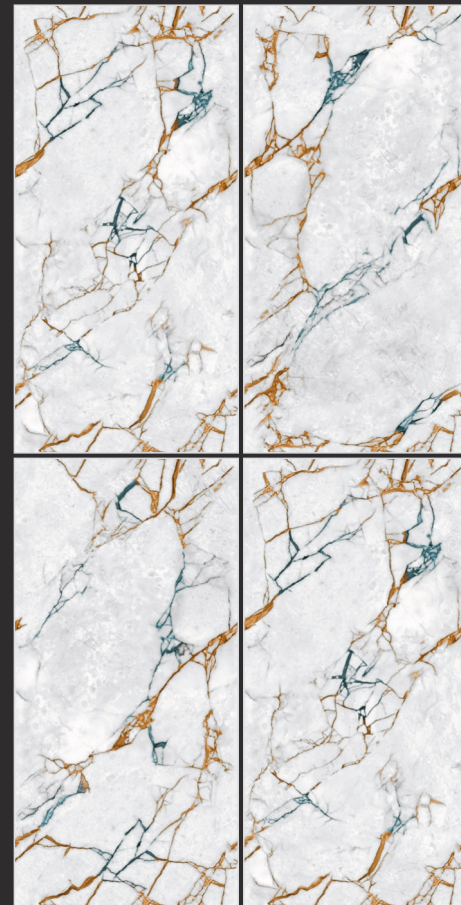

SURFACE :
GLOSSY ENDLESS

3
RANDOM FACES

600X
1200MM

ZAFERRO SILK

SURFACE :
GLOSSY ENDLESS

4
RANDOM FACES

Glimpse of...

MORGAN

600X
1200MM

SURFACE : **GLOSSY ENDLESS**

4 RANDOM FACES

BACK TO INDEX

MORGAN

SURFACE :
GLOSSY ENDLESS

3
RANDOM FACES

600X
1200MM

JILTOP

SURFACE :
GLOSSY ENDLESS

4
RANDOM FACES

MORGAN

LISTER

SURFACE :
GLOSSY ENDLESS

3
RANDOM FACES

600X
1200MM