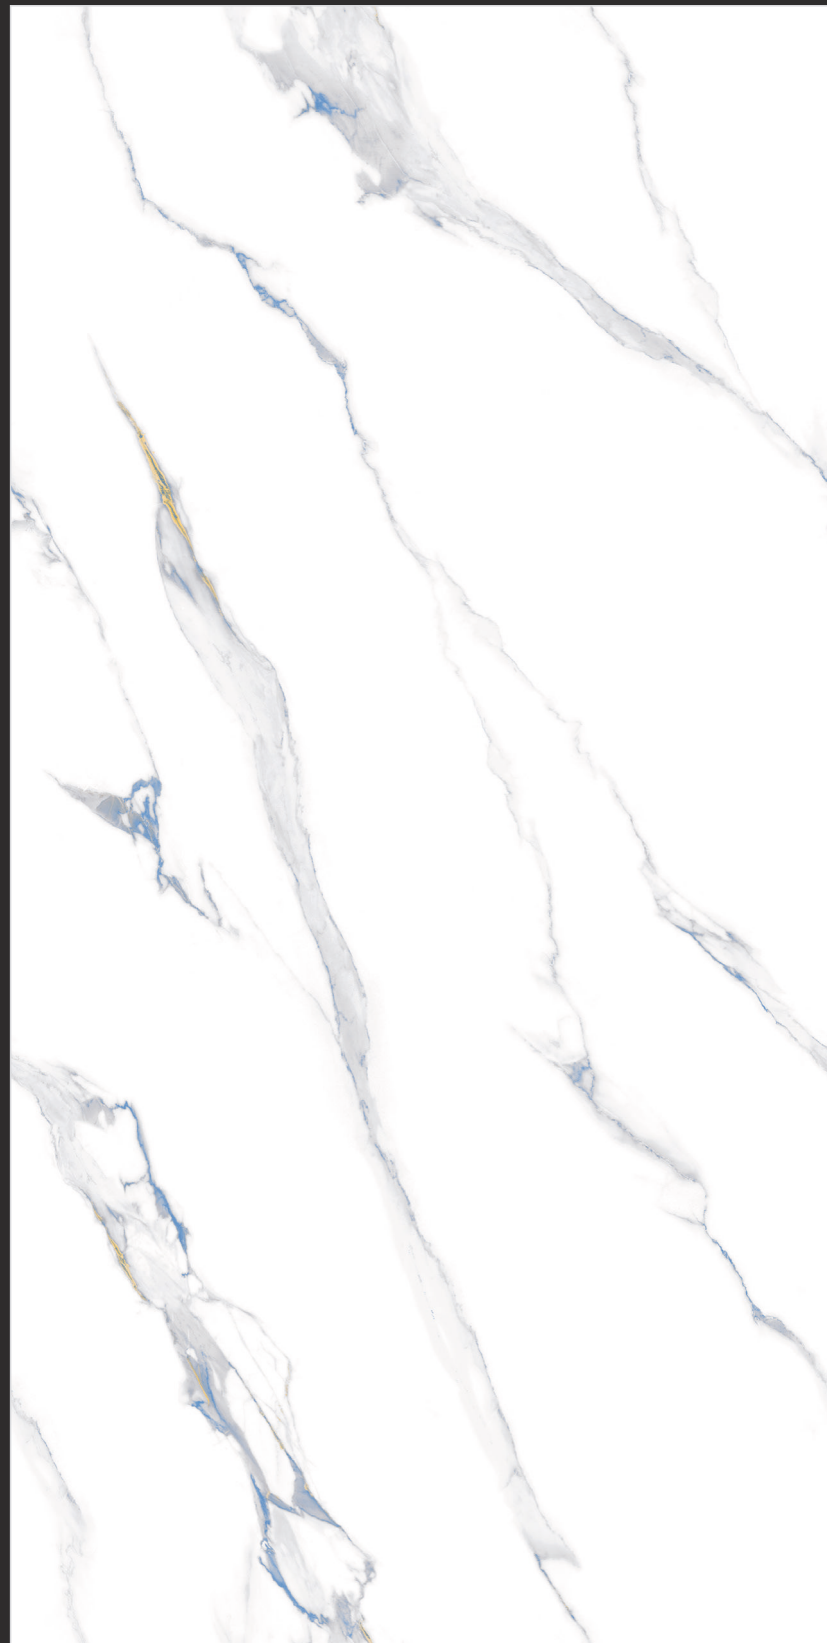

SURFACE :
GLOSSY ENDLESS

4
RANDOM FACES

Glimpse of...

LAPARET NASHIRA

600X
1200MM

SURFACE : **GLOSSY ENDLESS**

4 RANDOM FACES

BACK TO INDEX