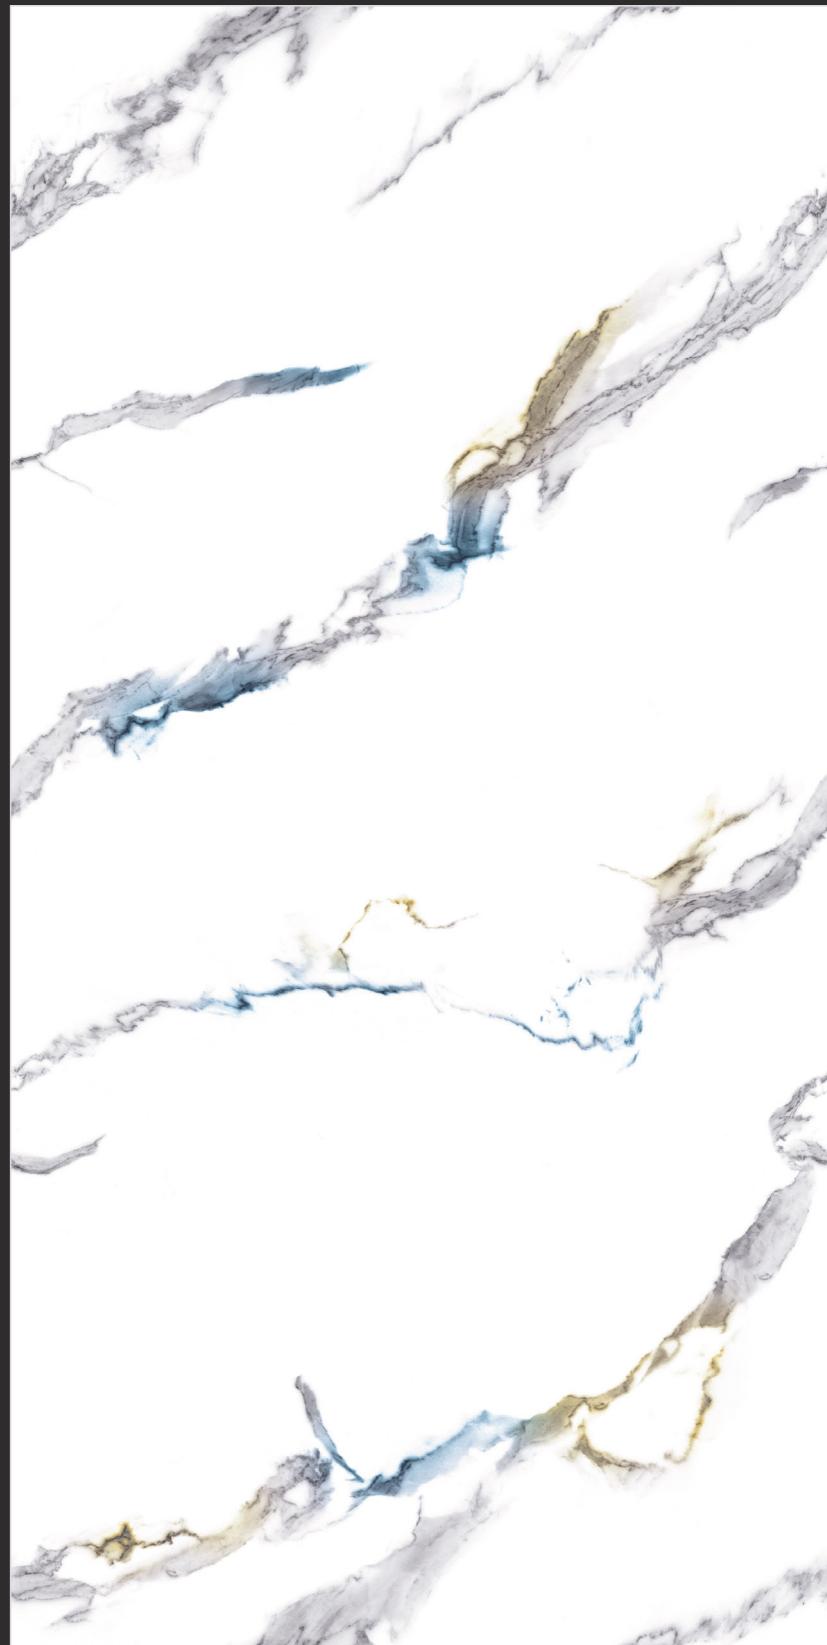

600X
1200MM

SURFACE : **GLOSSY ENDLESS**

4 RANDOM FACES

BACK TO INDEX

MORGAN

SURFACE :
GLOSSY ENDLESS

3
RANDOM FACES

600X
1200MM

JILTOP

SURFACE :
GLOSSY ENDLESS

4
RANDOM FACES

MORGAN

LISTER

SURFACE :
GLOSSY ENDLESS

3
RANDOM FACES

600X
1200MM